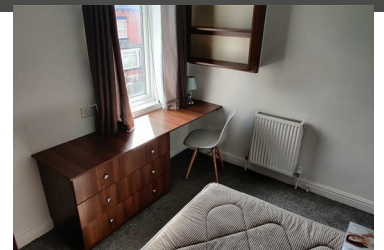

**Beechwood Mount, Leeds, LS4 2NQ**  
**£95 Per Person Per Week**  
**Available from 1st September 2020**

 1
  2
  1
  D

DELUXE BILLS INCLUDED!! SUPERFAST 350MB BROADBAND, GREEN GAS & ELECTRICITY, WATER, TV LICENSE, CONTENTS INSURANCE, GARDENING AND MORE! Five bedroom student property available on this popular Burley street. Offering Five double bedrooms, open plan living/kitchen and two bathrooms. Short walk to Burley Park train station and great walking distance to Headingley, Hyde Park and Kirkstall.