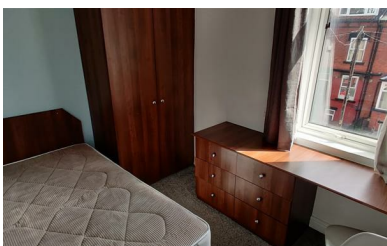

**Beechwood Mount, Leeds, LS4 2NQ**  
**£95 Per Person Per Week**  
**Available from 1st September 2020**

 1
  2
  1
  D

DELUXE BILLS INCLUDED!! SUPERFAST 350MB BROADBAND, GREEN GAS & ELECTRICITY, WATER, TV LICENSE, CONTENTS INSURANCE, GARDENING AND MORE! Five bedroom student property available on this popular Burley street. Offering Five double bedrooms, open plan living/kitchen and two bathrooms. Short walk to Burley Park train station and great walking distance to Headingley, Hyde Park and Kirkstall.