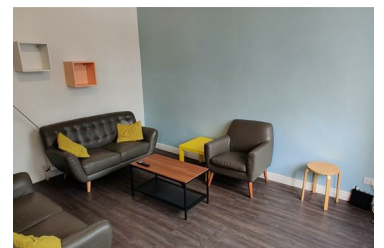

**Beechwood Mount, Leeds, LS4 2NQ**  
**£95 Per Person Per Week**  
**Available from 1st September 2020**

 1
  2
  1
  D

DELUXE BILLS INCLUDED!! SUPERFAST 350MB BROADBAND, GREEN GAS & ELECTRICITY, WATER, TV LICENSE, CONTENTS INSURANCE, GARDENING AND MORE! Five bedroom student property available on this popular Burley street. Offering Five double bedrooms, open plan living/kitchen and two bathrooms. Short walk to Burley Park train station and great walking distance to Headingley, Hyde Park and Kirkstall.